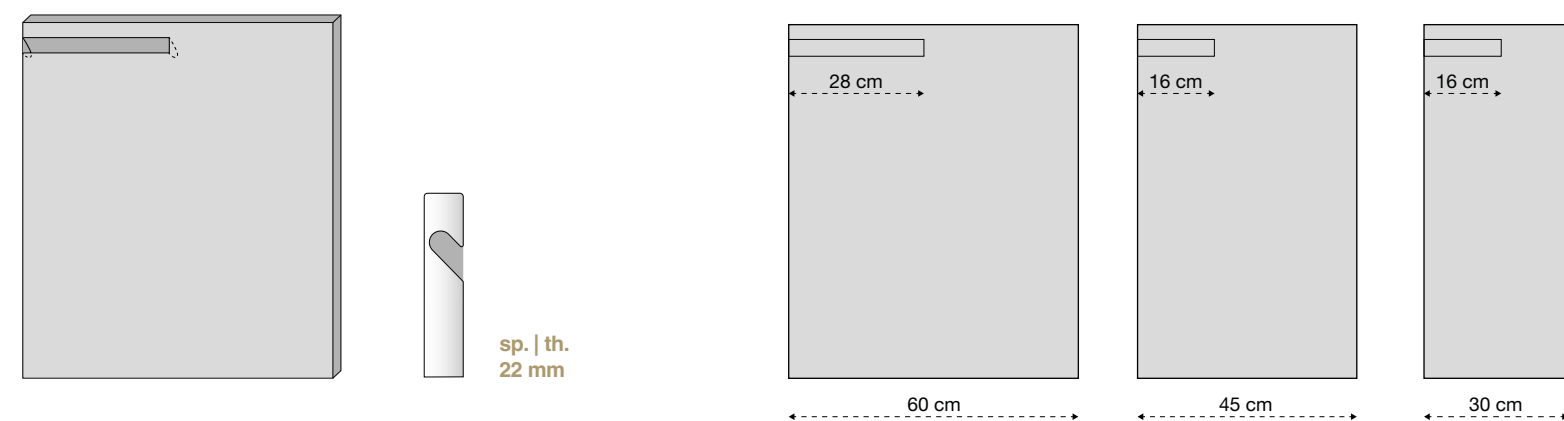

Grip

La maniglia Grip è disponibile anche verticale e con versione centrata nell'anta.

The handle Grip is also available vertical and with version centered in the door.

La poignée Grip est également disponible verticale et avec version centrée dans la porte.

Laccati opaco, lucido, supermatt, materico, pelle, madreperla, soft-touch

Lacquer matt, glossy, supermatt, matter, leather, nacre, soft-touch
Laqué mat, brillant, supermatt, matière, cuir, nacre, soft-touch

Laccati metallizzati finitura opaco, lucido

Lacquer metallic matt, glossy / Laqués métallisés finition mat, brillant

Impiallacciate speciali 1 - 2

Special veneer 1 - 2 / Laquages spéciaux 1 - 2

Laccature speciali

Special lacquers / Laquages spéciaux

Finitura metallo

Metal finish / Finition métal