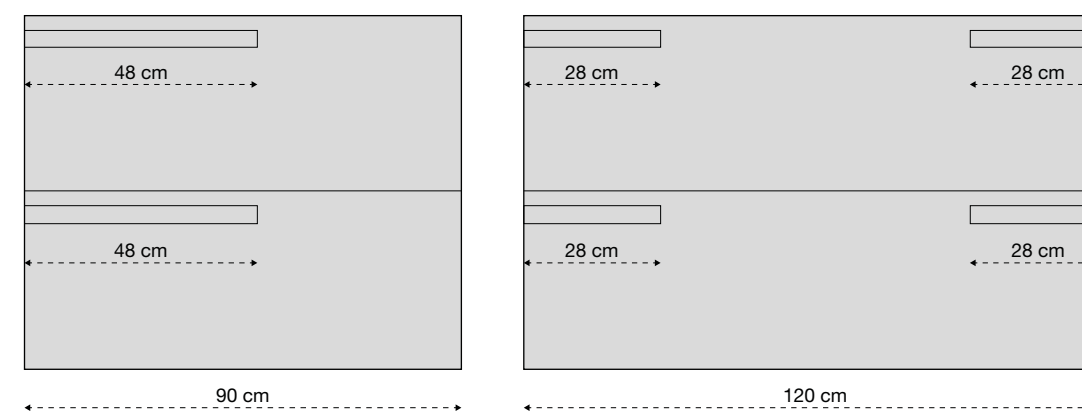

Grip

La maniglia Grip è disponibile anche verticale e con versione centrata nell'anta.

The handle Grip is also available vertical and with version centered in the door.

La poignée Grip est également disponible verticale et avec version centrée dans la porte.

Laccati opaco, lucido, supermatt, materico, pelle, madreperla, soft-touch

Lacquer matt, glossy, supermatt, matter, leather, nacre, soft-touch
Laqué mat, brillant, supermatt, matière, cuir, nacre, soft-touch

Laccati metallizzati finitura opaco, lucido

Lacquer metallic matt, glossy / Laqués métallisés finition mat, brillant

Impiallacciate speciali 1 - 2

Special veneer 1 - 2 / Laquages spéciaux 1 - 2

Laccature speciali

Special lacquers / Laquages spéciaux

Finitura metallo

Metal finish / Finition métal